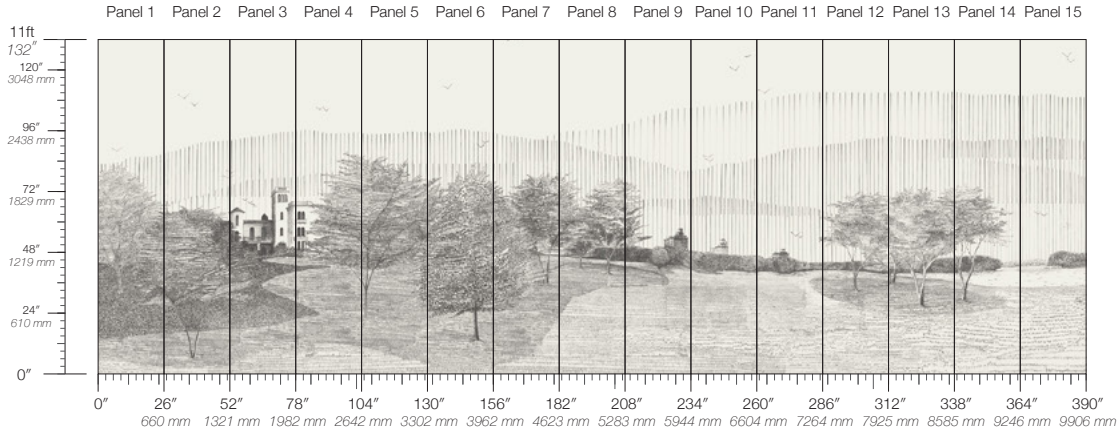

Scenic Reservoir

Suitable for residential and some commercial projects

COLOR
Reservoir

STOCK
Made to order

MAINTENANCE
Water-based cleanser

CONTACT
sales@calicowallpaper.com
+1 718 243 1705
57 Lispenard Street
New York, NY 10013 USA

ITEM
5105

LEAD TIME
4 weeks to print

ENVIRONMENTAL
FSC Certified Content

CONTENT
Clay-Coated Paper

MINIMUM
1 panel

SPECS
100% Cellulose face
Non-woven backing
7.1 oz per linear yard
117 g per linear meter
Smooth surface texture

DISCLAIMER
Refer to our website to see the full mural artwork. Reference the physical sample for color and texture. Panel maps represent mural artwork only.

PANEL WIDTH
26" / 661 mm trimmed

PRICE
Available upon request

PANEL HEIGHT
132" / 3353 mm standard
192" / 4877 mm extended

ORIGIN
USA

TESTING
(US) ASTM E84 Adhered Class A

REPEAT
Non-repeating

DETAILS
Custom options available