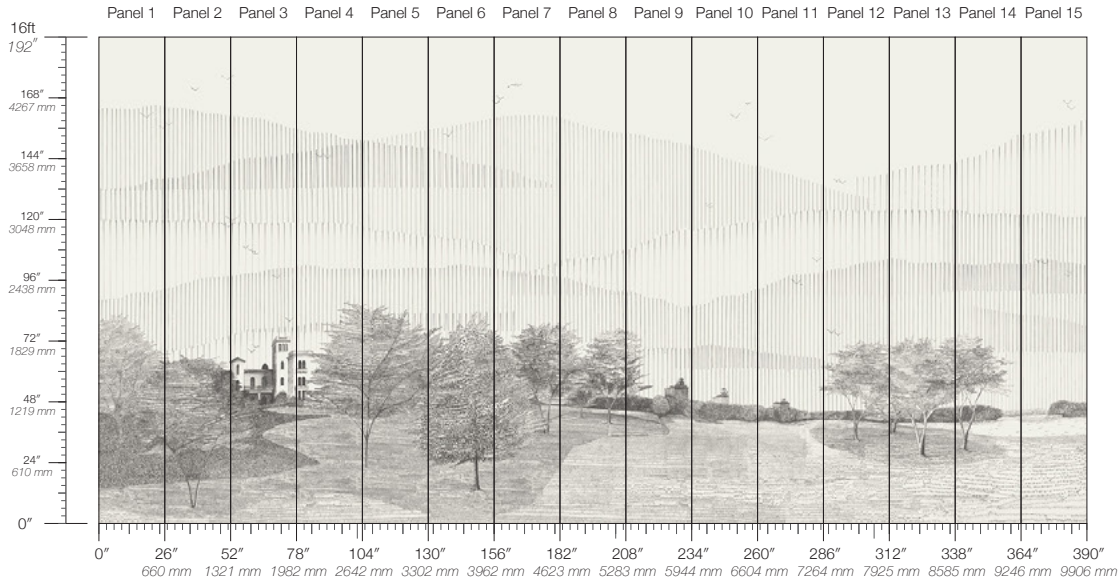

Scenic Reservoir

Suitable for residential and some commercial projects

COLOR
Reservoir

STOCK
Made to order

MAINTENANCE
Water-based cleanser

CONTACT
sales@calicowallpaper.com
+1 718 243 1705
57 Lispenard Street
New York, NY 10013 USA

ITEM
5105

LEAD TIME
4 weeks to print

ENVIRONMENTAL
FSC Certified Content

CONTENT
Clay-Coated Paper

MINIMUM
1 panel

SPECS
100% Cellulose face
Non-woven backing
7.1 oz per linear yard
117 g per linear meter
Smooth surface texture

DISCLAIMER
Refer to our website to see the full mural artwork. Reference the physical sample for color and texture. Panel maps represent mural artwork only.

PANEL WIDTH
26" / 661 mm trimmed

PRICE
Available upon request

PANEL HEIGHT
132" / 3353 mm standard
192" / 4877 mm extended

ORIGIN
USA

TESTING
(US) ASTM E84 Adhered Class A

REPEAT
Non-repeating

DETAILS
Custom options available